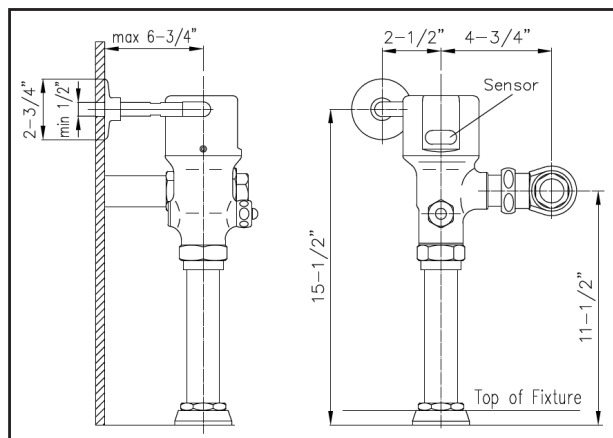

HYDROTEK INTERNATIONAL, INC.

5055 Forsyth Commerce Rd., Ste 124
Orlando, FL 32807
800.922.9883 (Phone)
866.670.5580 (Fax)
www.hydrotekintl.com