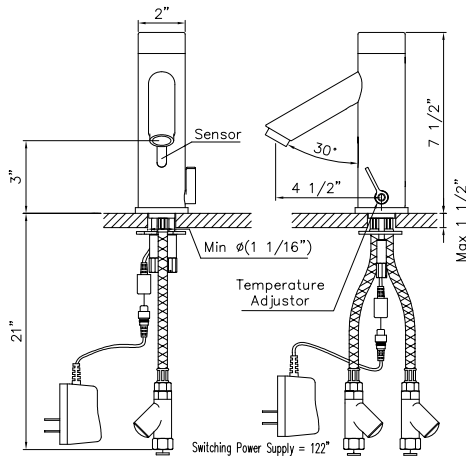

Deck Mounted

H-7000EM-LR (AC Powered)