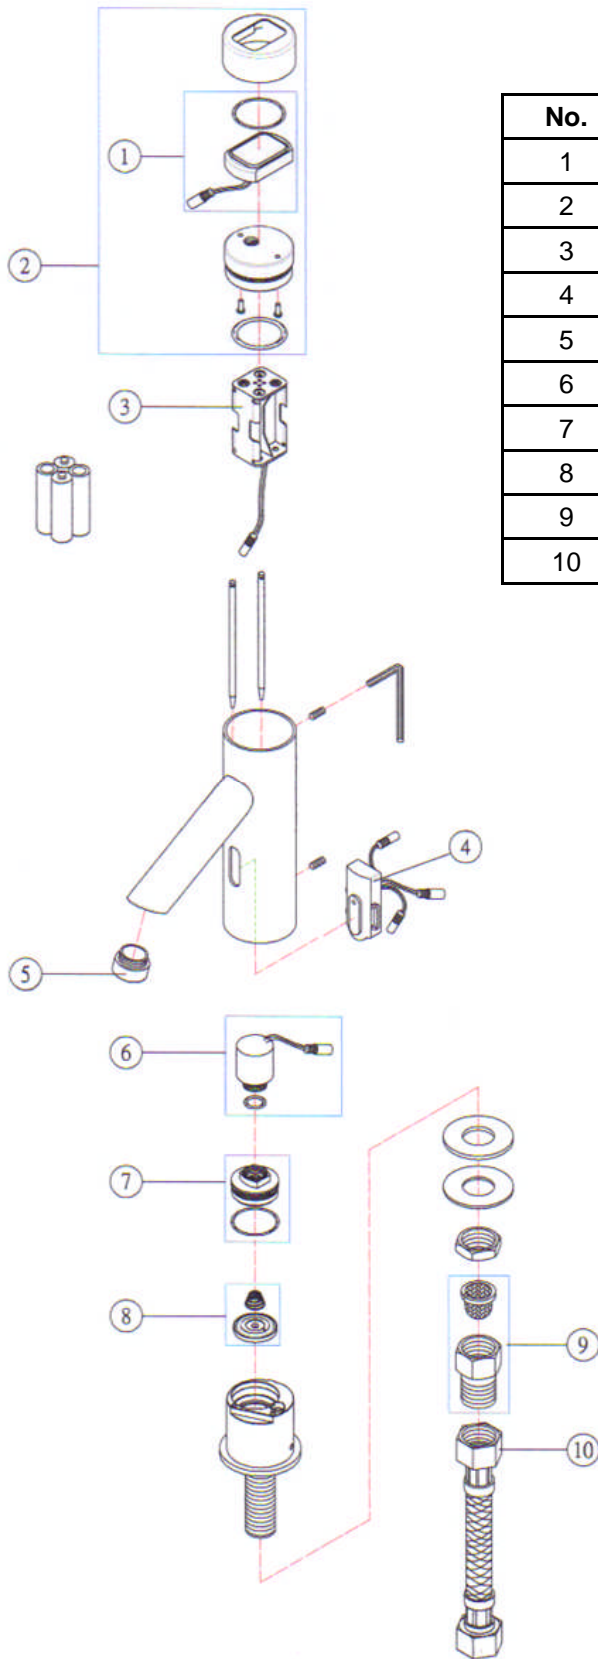

HYDROTEK MODEL HB-7000SLE

No.	Part Name	Part No.
1	Solar Cell Assembly	HB7-001
2	Solar Top Cap Assembly	HB7-002
3	6V Battery Holder	HB7-003
4	Solar PCB/Sensor	HB7-004
5	Aerator	HB7-005
6	Solenoid Coil	HB7-006
7	Pressure Release Valve	HB7-007
8	Diaphragm Assembly	HB7-008
9	Filter Screen	HB7-009
10	Supply Tube	HB7-027