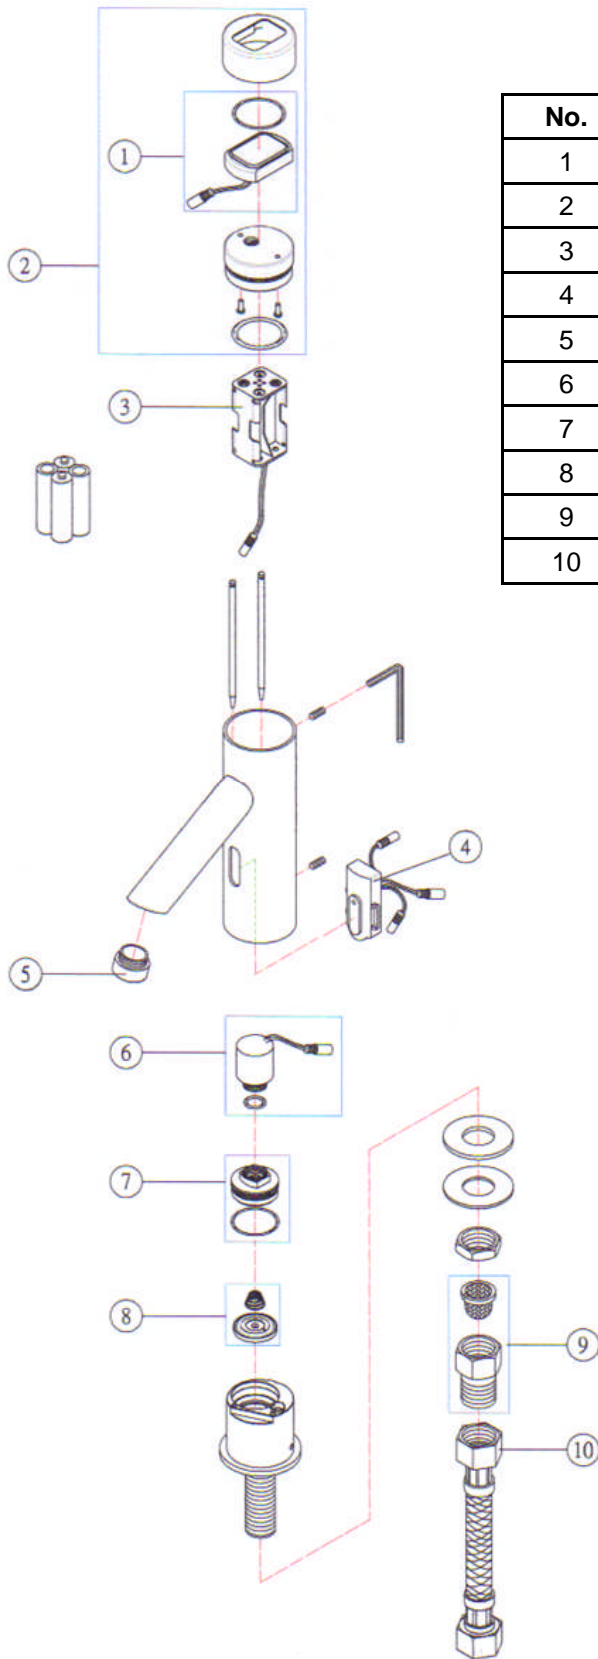

## HYDROTEK MODEL HB-7000SLE

No.	Part Name	Part No.
1	Solar Cell Assembly	HB7-001
2	Solar Top Cap Assembly	HB7-002
3	6V Battery Holder	HB7-003
4	Solar PCB/Sensor	HB7-004
5	Aerator	HB7-005
6	Solenoid Coil	HB7-006
7	Pressure Release Valve	HB7-007
8	Diaphragm Assembly	HB7-008
9	Filter Screen	HB7-009
10	Supply Tube	HB7-027